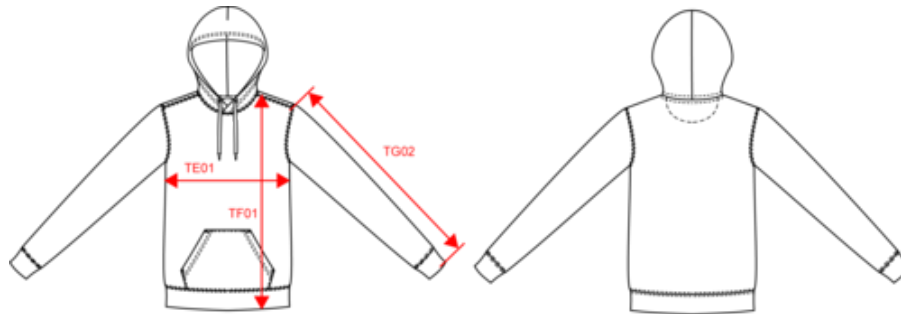

85% cotton/15% polyester. Made from 85% organic cotton and 15% post-consumer recycled polyester. LSF (Low Shrinkage Fleece) 3-thread brushed fleece. Combed cotton. Enzyme-washed. Straight fit. 1x1 ribbed neck, cuffs and hem in tubular assembling for a better finish. Kangaroo pocket. Lined hood with 180 gr 100% cotton Jersey. Matching jersey taped neck and half-moon finish inside neck. Twin needle stitching at neck, cuffs and hem. No brand label at neck, size tab only for ease of rebranding. Certified STANDARD 100 by OEKO-TEX® CQ1007/7, IFTH.

K4027

Men's eco-friendly hooded sweatshirt

Dimensions (cm)

Measurements in cm	S	M	L	XL	XXL	3XL	4XL	5XL
TE01 - 1/2 chest width at 1.5cm below armhole	51.00	54.00	57.00	60.00	63.00	66.00	69.00	72.00
TF01 - Total height from HSP	68.00	70.00	72.00	74.00	76.00	78.00	80.00	82.00
TG02 - Long sleeve length	66.00	67.00	68.00	69.00	70.00	71.00	72.00	73.00